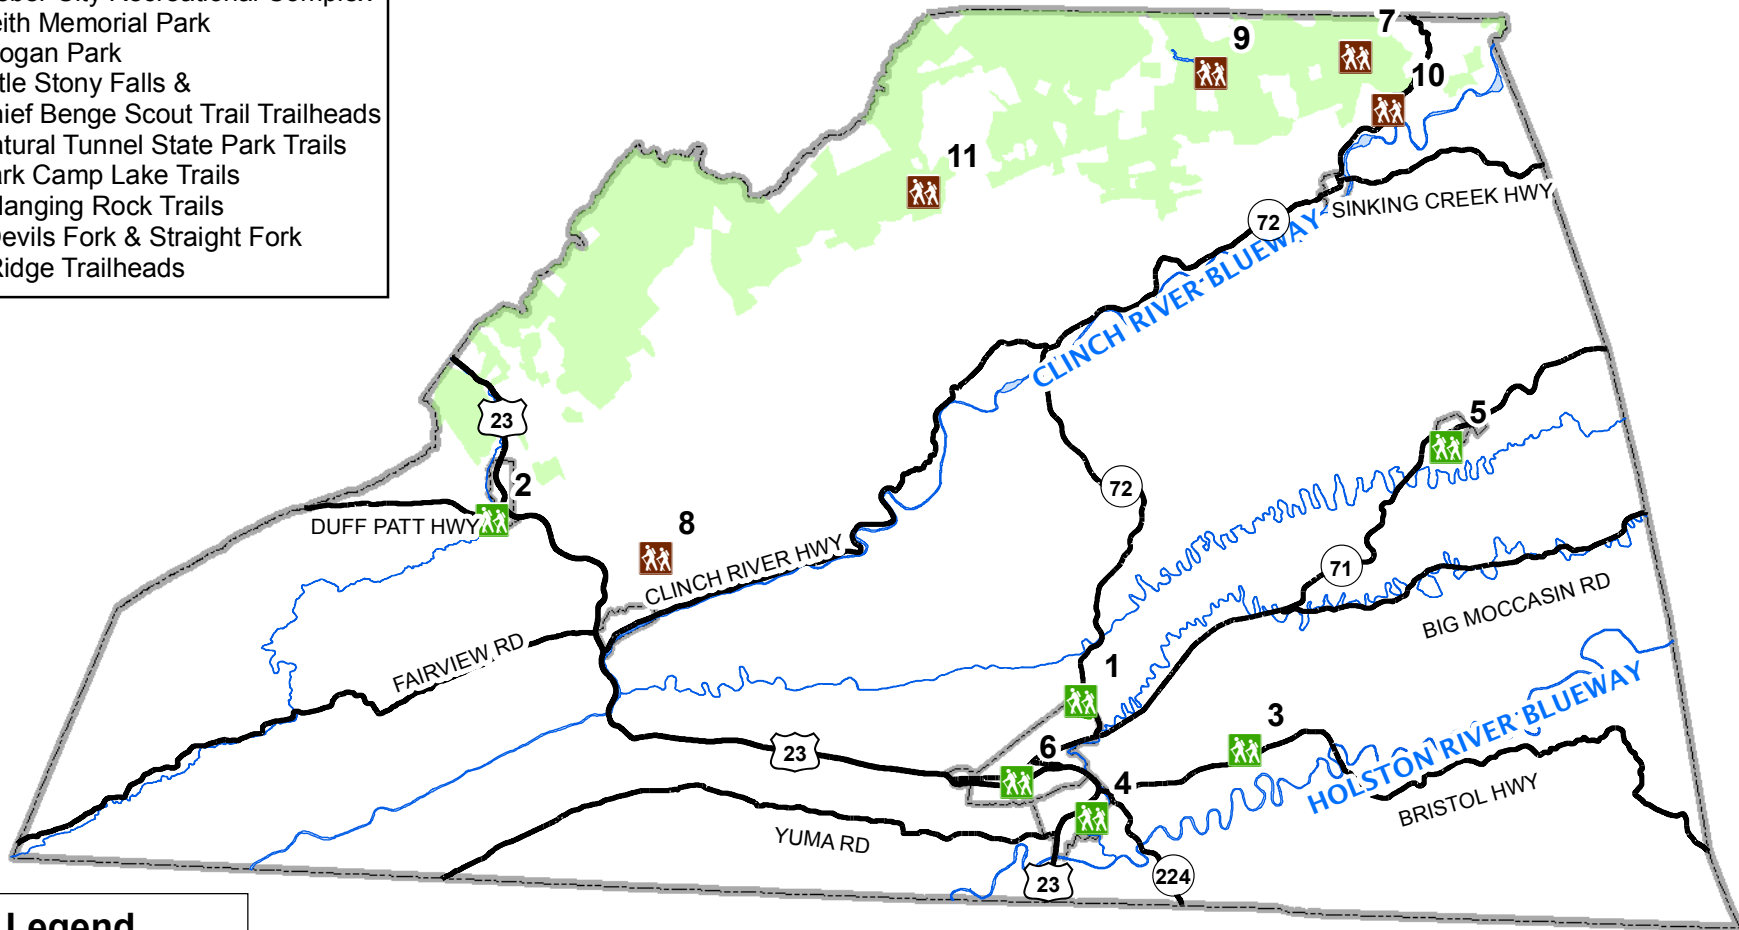

Scott County Trails

Trail Key

1. Scott County Park
2. Duffield Comm Park
3. Hiltons Outdoor Park
4. Weber City Recreational Complex
5. Keith Memorial Park
6. Grogan Park
7. Little Stony Falls & Chief Bengé Scout Trail Trailheads
8. Natural Tunnel State Park Trails
9. Bark Camp Lake Trails
10. Hanging Rock Trails
11. Devils Fork & Straight Fork Ridge Trailheads

Legend

Trails

-  Hiking
-  Walking
-  National Forest

Map produced by
Scott County E911/GIS